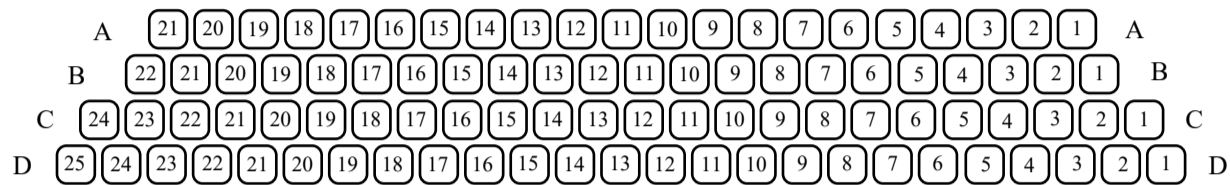

Huntingtower Performing Arts Centre Seating Plan

STAGE

LOWER AUDITORIUM

ENTRANCE

Stalls Seating Capacity: 490
Without Row A: 469

BALCONY

FIRE EXIT

ENTRANCE

Balcony Seating Capacity: 252
Stalls Seating Capacity: 490

Total: 742