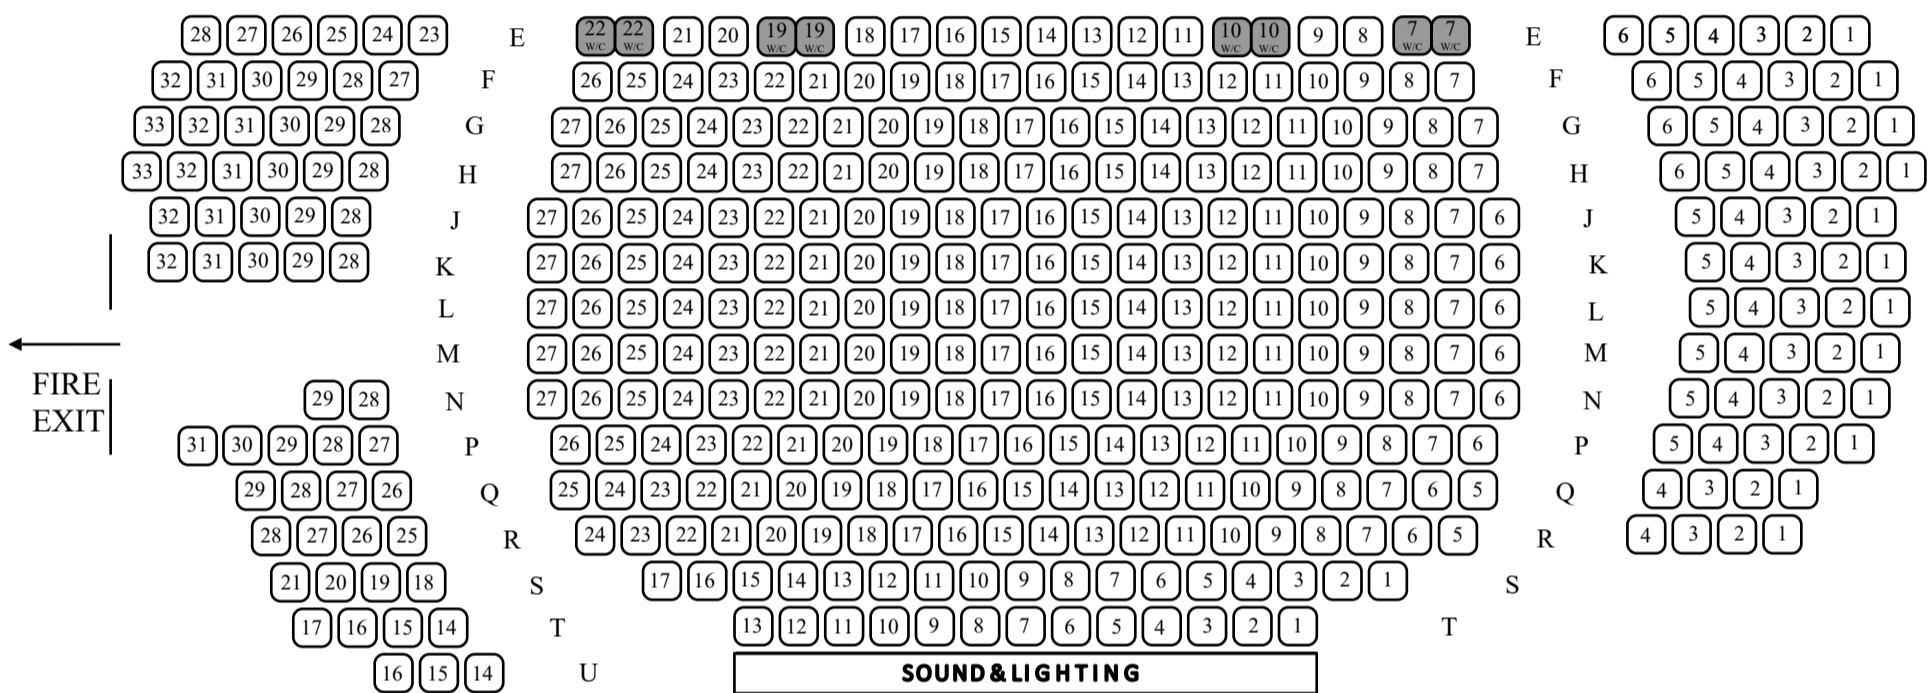

Huntingtower Performing Arts Centre Seating Plan

STAGE

LOWER AUDITORIUM

ENTRANCE

Stalls Seating Capacity: 490
Without Row A: 469

BALCONY

FIRE EXIT

ENTRANCE

Balcony Seating Capacity: 252
Stalls Seating Capacity: 490

Total: 742