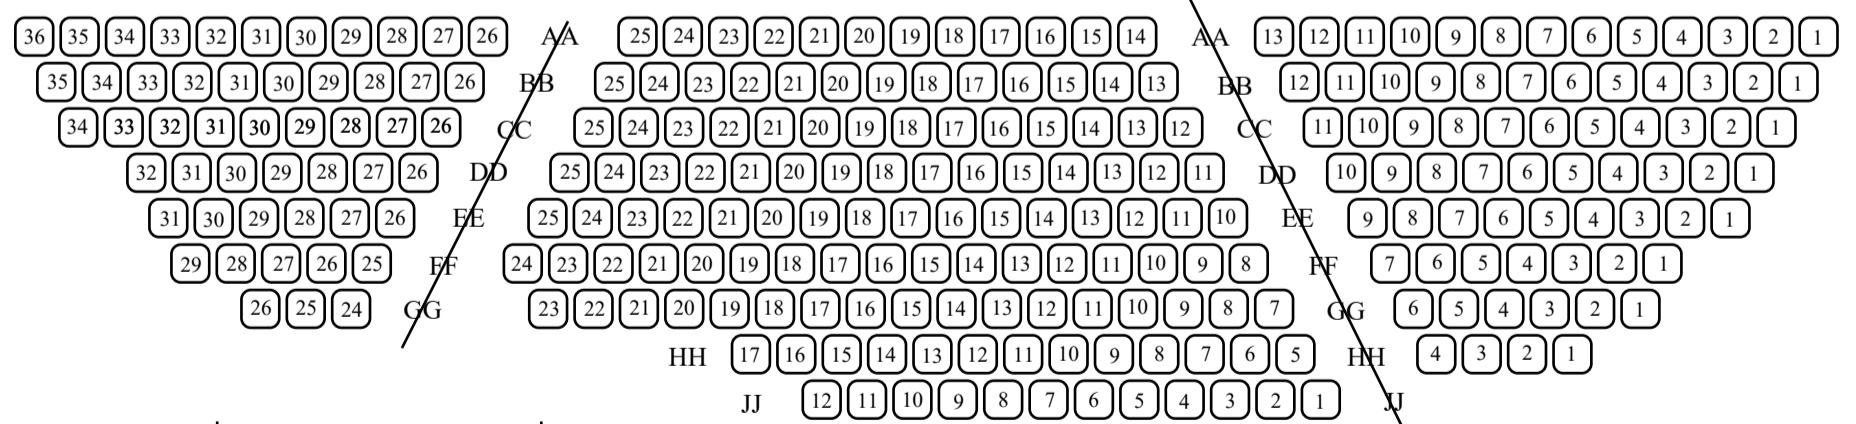

Huntingtower Performing Arts Centre Seating Plan

STAGE

LOWER AUDITORIUM

ENTRANCE

Stalls Seating Capacity: 490
Without Row A: 469

BALCONY

FIRE EXIT

ENTRANCE

Balcony Seating Capacity: 252
Stalls Seating Capacity: 490

Total: 742