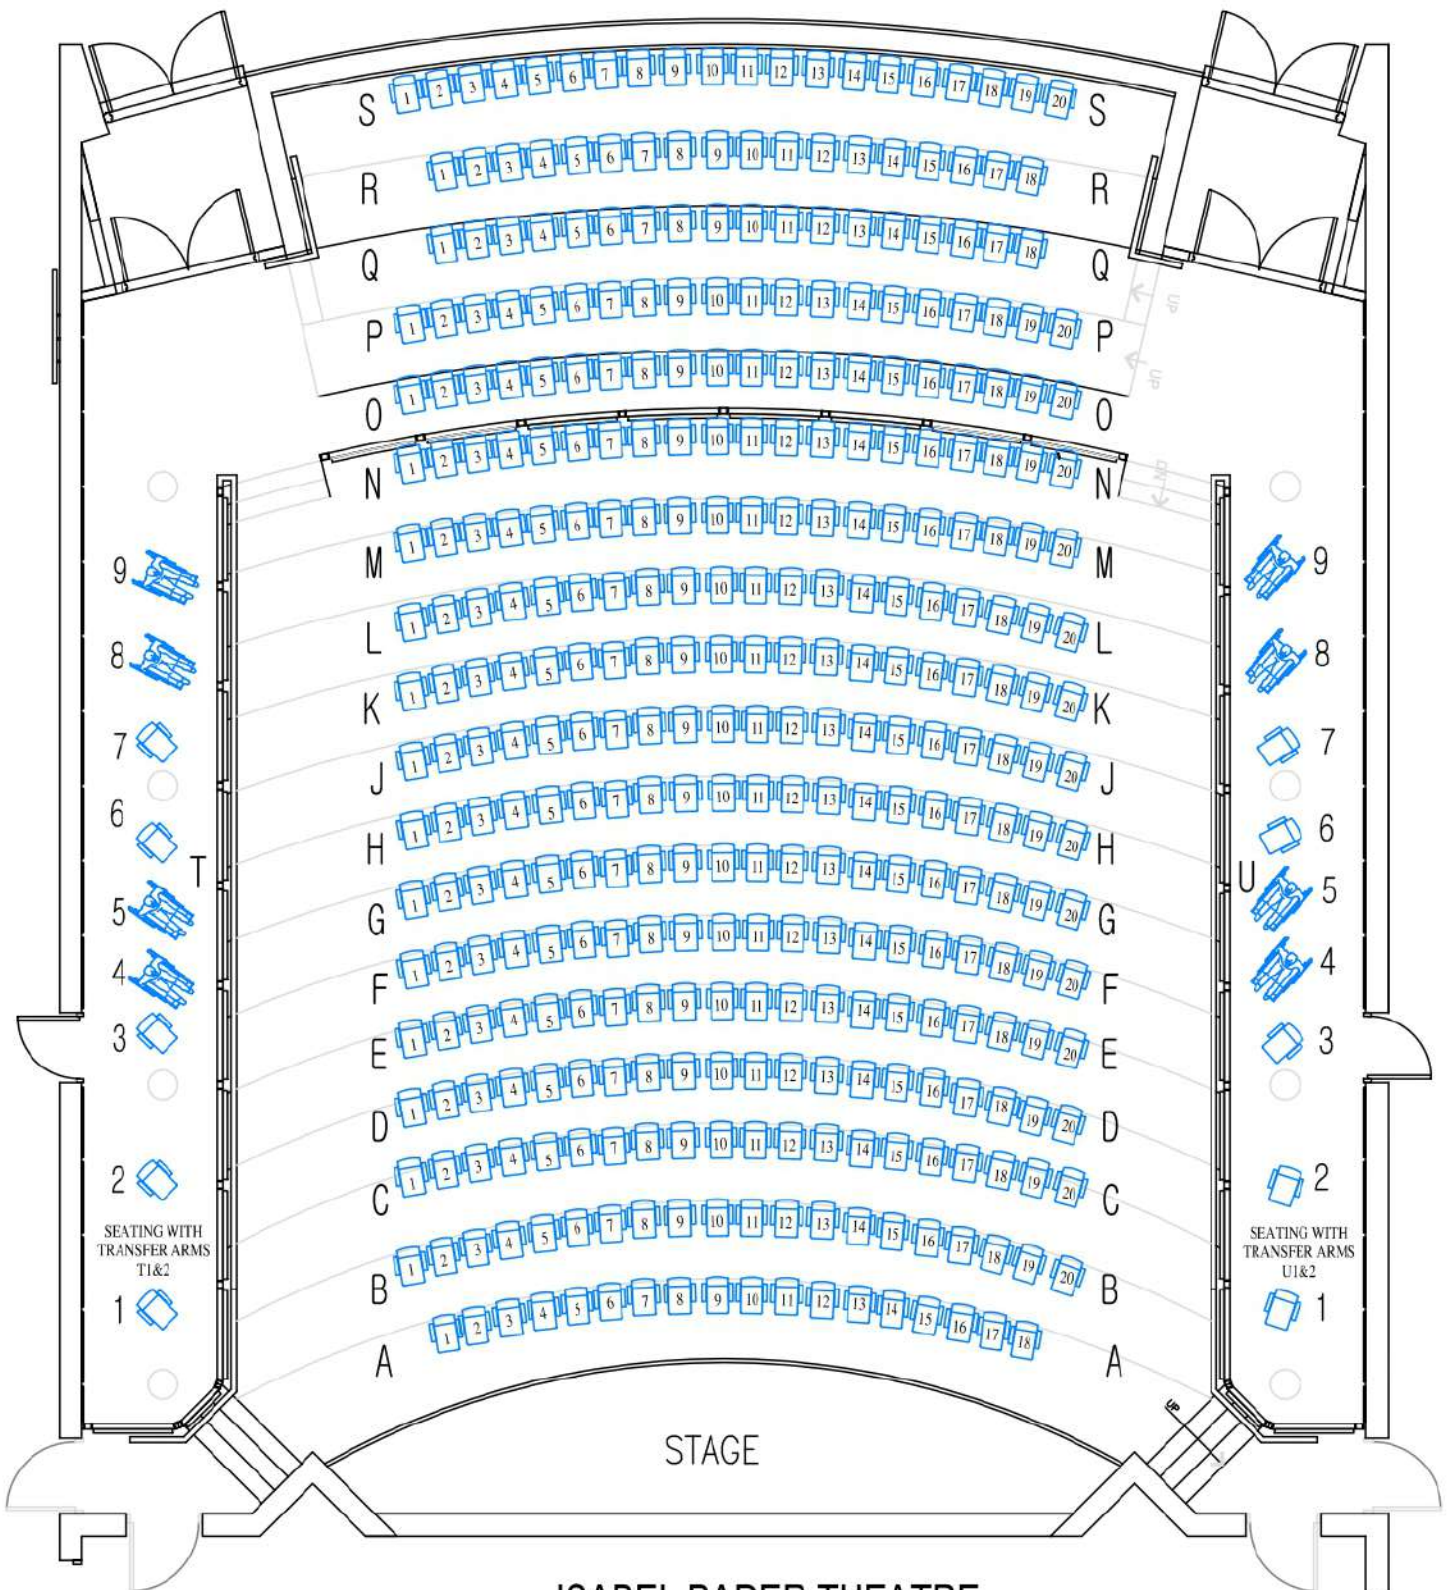

**ISABEL BADER THEATRE**

TOTAL SEAT COUNT : 496

BALCONY LEVEL : 124

**ISABEL BADER THEATRE**

TOTAL SEAT COUNT : 496

ORCHESTRA LEVEL : 372